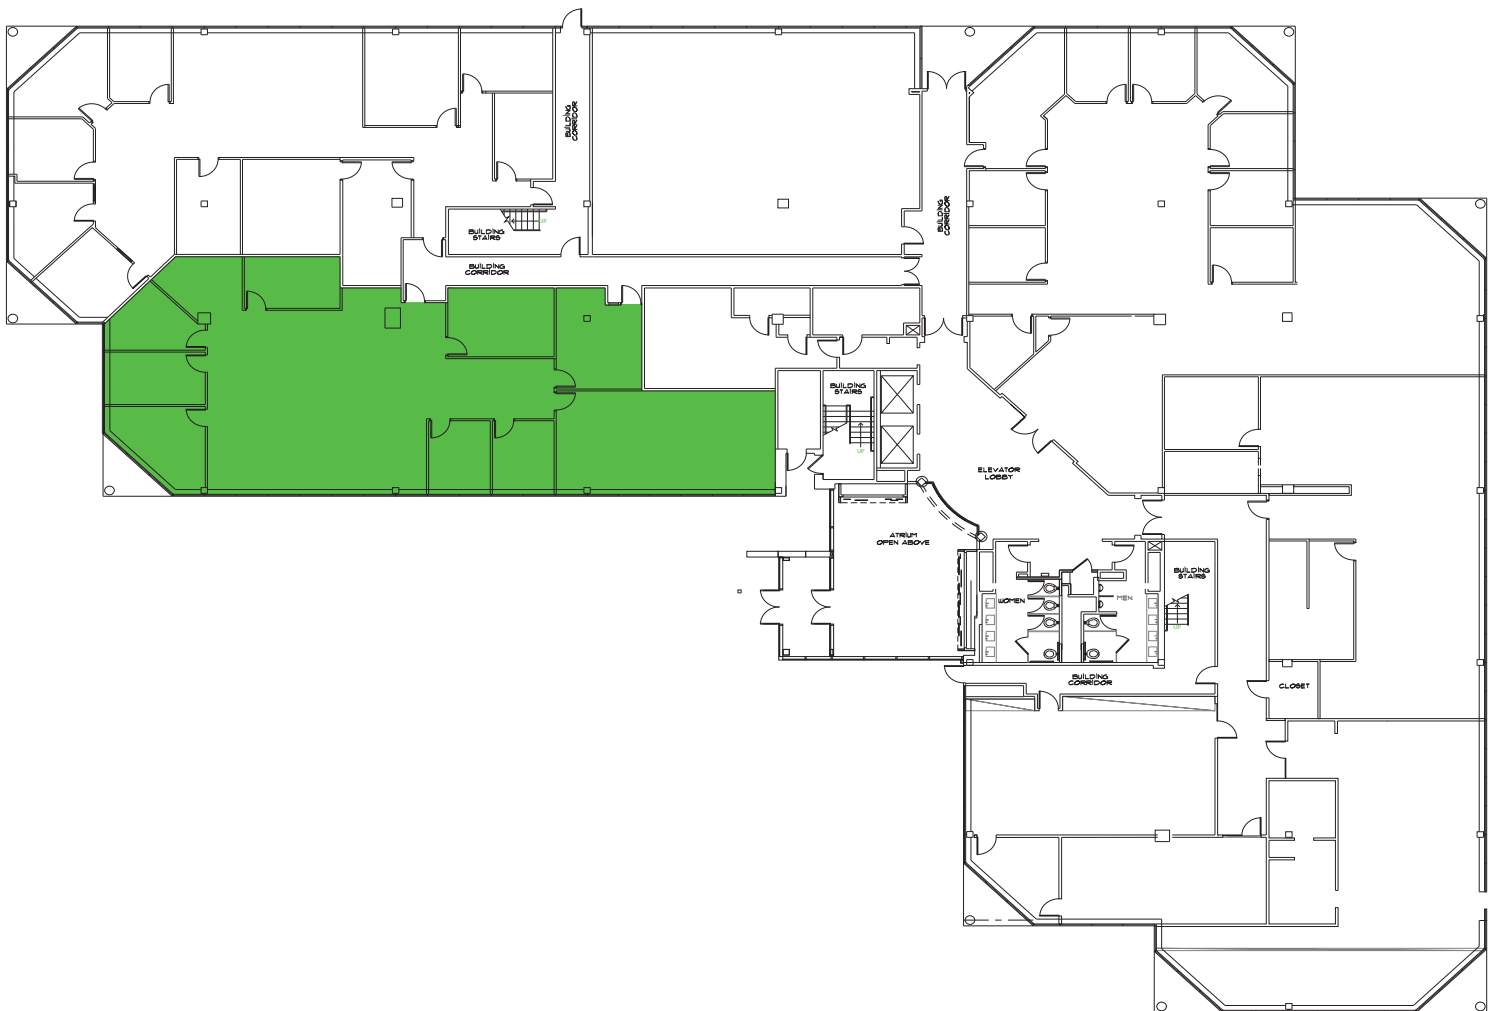

250,000 SF
CLASS A OFFICE CAMPUS
IN WAYNE, PA

BAY COLONY

NEWMARK

575 EAST SWEDESFORD ROAD | SUITE 102 | 4,671 SF

NEWMARK
1000 Continental Drive
Suite 200
King of Prussia, PA 19406
t 610-265-0600 | nmrk.com