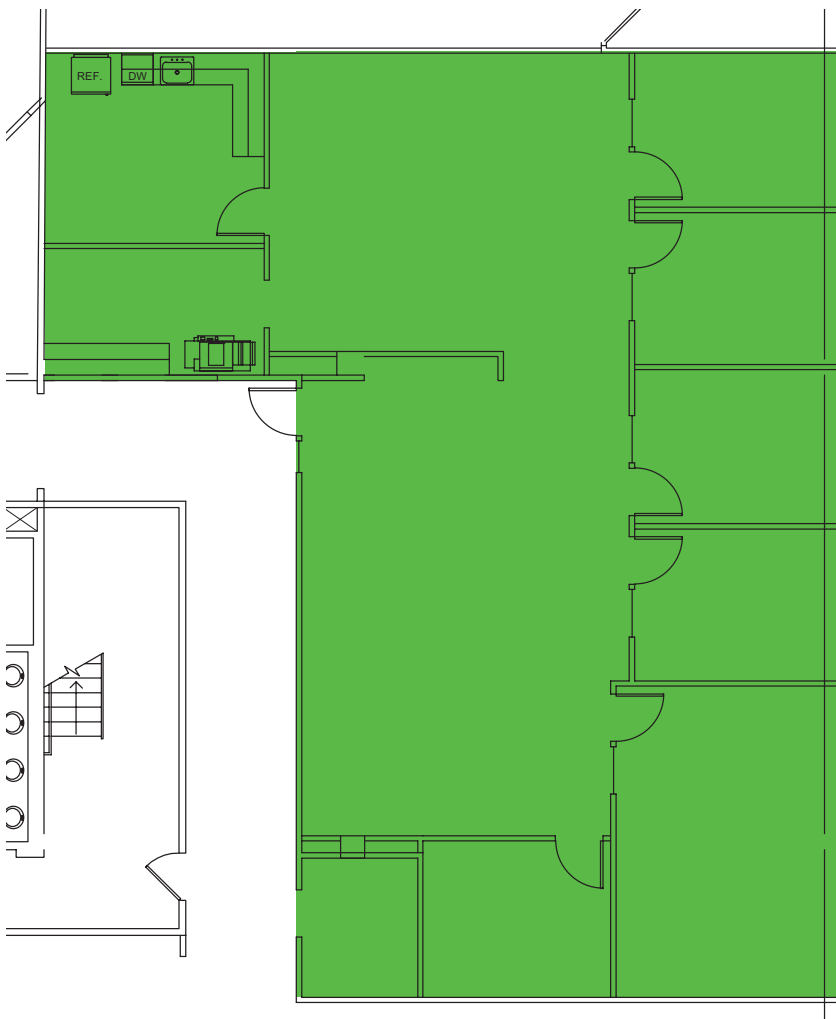

250,000 SF
CLASS A OFFICE CAMPUS
IN WAYNE, PA

BAY COLONY

NEWMARK

575 EAST SWEDESFORD ROAD | FIRST FLOOR | 2,725 SF

NEWMARK
1000 Continental Drive
Suite 200
King of Prussia, PA 19406
t 610-265-0600 | nmrk.com