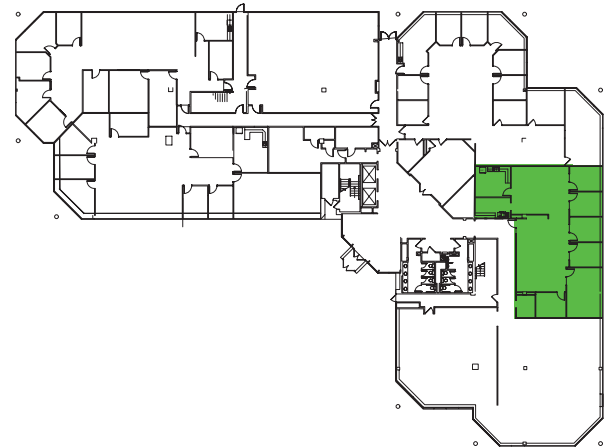

250,000 SF
CLASS A OFFICE CAMPUS
IN WAYNE, PA

BAY COLONY

NEWMARK

575 EAST SWEDESFORD ROAD | FIRST FLOOR | 2,725 SF

NEWMARK
1000 Continental Drive
Suite 200
King of Prussia, PA 19406
t 610-265-0600 | nmrk.com