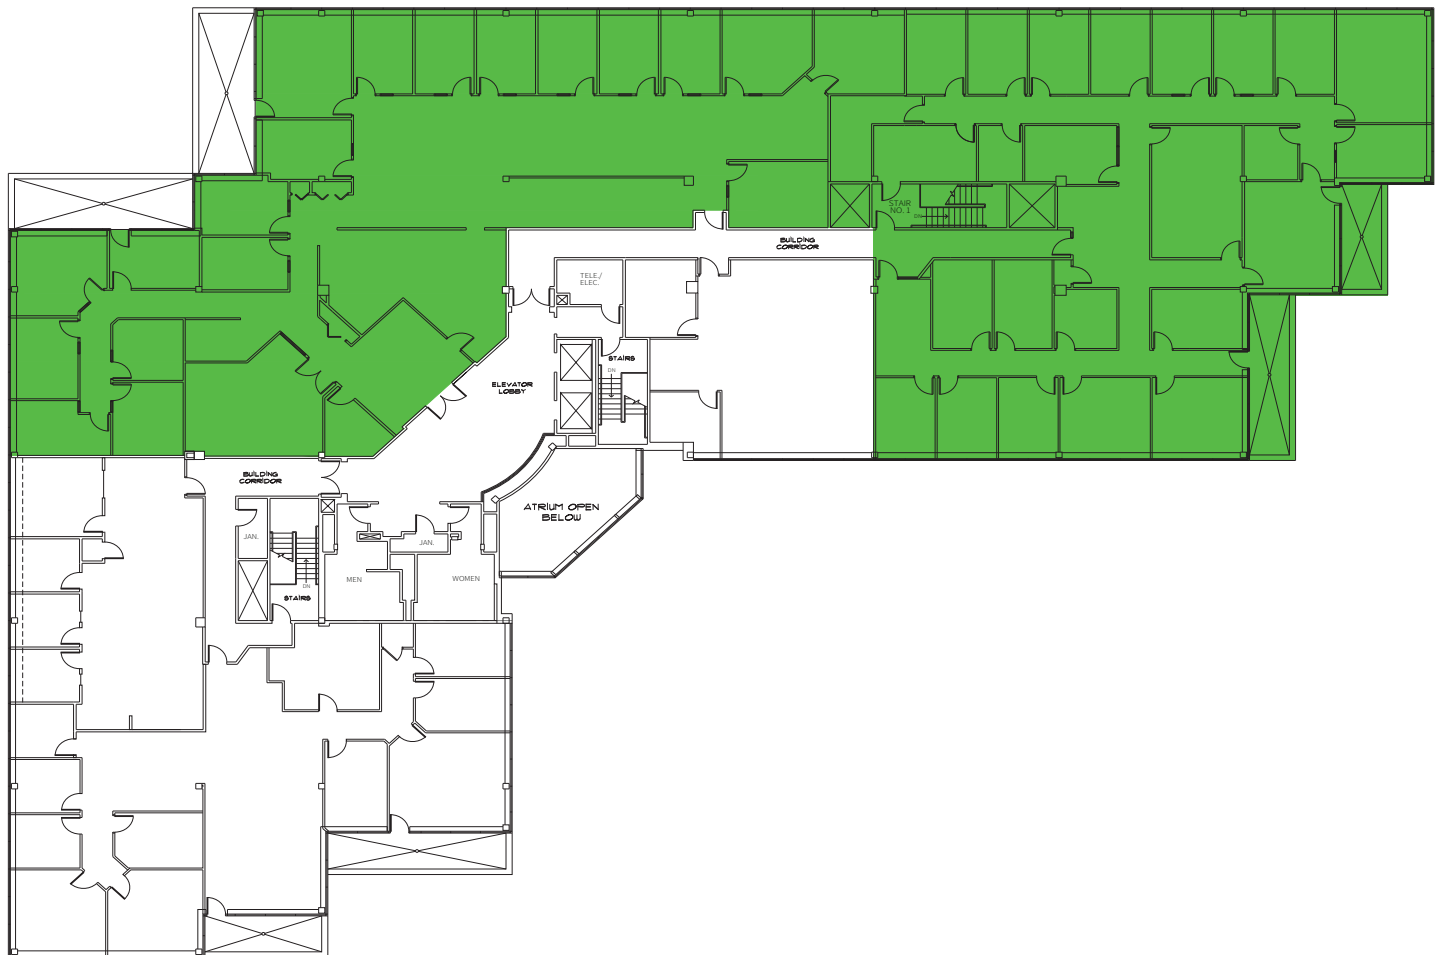

250,000 SF
CLASS A OFFICE CAMPUS
IN WAYNE, PA

BAY COLONY

NEWMARK

565 EAST SWEDES FORD ROAD | THIRD FLOOR | 2,391 SF - 15,033 SF

NEWMARK
1000 Continental Drive
Suite 200
King of Prussia, PA 19406
t 610-265-0600 | nmrk.com