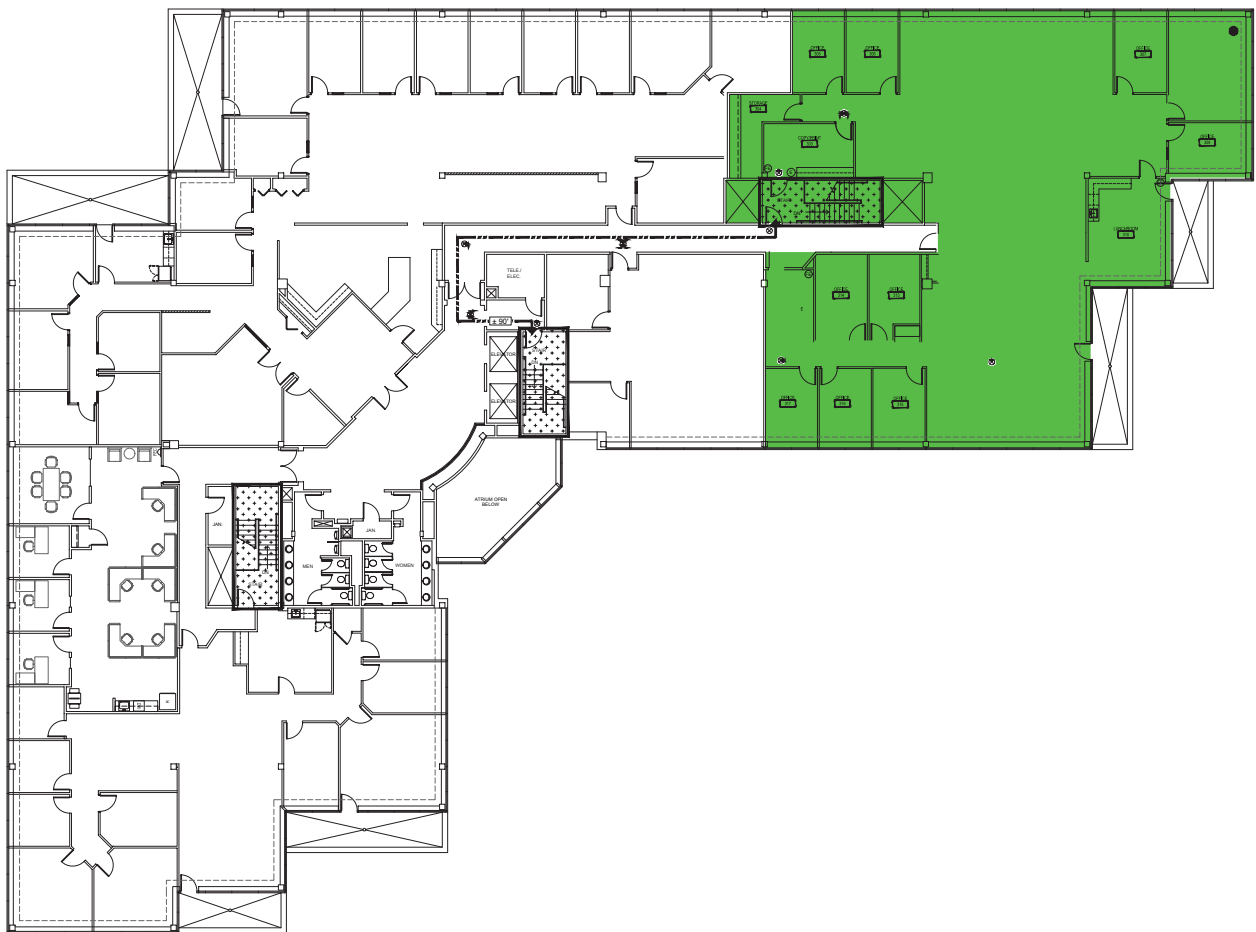

250,000 SF
CLASS A OFFICE CAMPUS
IN WAYNE, PA

BAY COLONY

NEWMARK

565 EAST SWEDES FORD ROAD | 3RD FLOOR | ±7,016 SF
(4,625 SF & ±2,391 SF)

NEWMARK
1000 Continental Drive
Suite 200
King of Prussia, PA 19406
t 610-265-0600 | nrmk.com